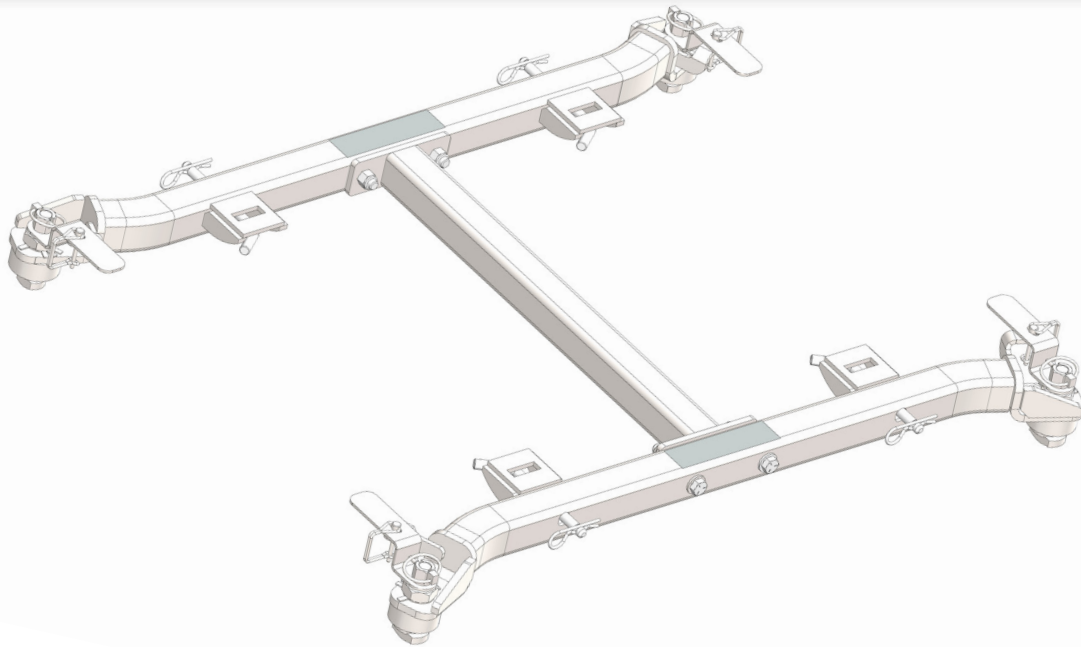

NEW!

HUSKY TOWING PRODUCTS

#33009/#71-5038

RAM OEM PUCK ADAPTER

RAM OEM 5TH WHEEL ADAPTER

- Fits 2013 to current 3500 trucks equipped with OEM Heavy Duty Towing Package
- Fits 2014 to current 2500 trucks equipped with OEM Heavy Duty Towing Package
- Powdercoated in 500 hour rated Husky silver powdercoat
- Smaller packaging to allow for more shelf space
- 30 minute installation
- Sturdy steel construction
- Meets SAE J2638 standards
- Fits all Husky 16K & 26K 5th Wheels & EZ Roller as well as most other brands
- Quick release latches makes for fast and easy removal

Gross towing weight: 24,000lbs

Vertical load limit: 6,000lbs

RUGGED IS STANDARD EQUIPMENT.™

Husky manufactures a comprehensive offering of innovative, leading technology towing products including 5th Wheel Hitches, Brute Power Jacks, and the Husky 10 Composite Glider, all designed to enhance your towing experience.