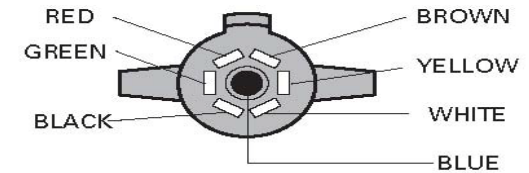

Cold Weather 7-Way Trailer Cord

PART NUMBER

54006-009 – 6'
 54006-010 – 8"
 54006-015 – 10'
 54006-016 – 12'

AVAILABLE

54006-009 – Now
 54006-010 – Now
 54006-015 – March 2012
 54006-016 – March 2012

Cold Weather - Gauge 3/10, 4/14

TRAILER END
 As viewed from front face of 7-way connector with molded on cable.

WIRE COLOR & GAUGE

White / 10 gauge
Blue / 14 gauge
Green / 14 gauge
Black / 10 gauge
Red / 10 gauge
Brown / 14 gauge
Yellow / 14 gauge

FEATURES & BENEFITS

- Heavy duty 7-way molded connector and cord fully operational to -55°C (-67°F)
- Cord constructed of blue silicon outer insulation, silicon separator and silicon insulated wire conductors
- Wires = 10 gauge black, red white and 14 gauge blue, brown, green and yellow
- Self cleaning contacts molded to encapsulate terminals to form one weather resistant, non-corrosive assembly
- Standard 6,'8,'10' and 12' lengths. Other lengths and termination options available upon request

Part #	UPC Code	SCC Code	Unit Dim.	Wt. (lbs.)	Pkg.	Ship Qty.	Units/MC	MC Dim.	MC Wt. (lbs.)	Price*
54006-009	016118113167	10016118113164	6'	1.6	Carton	10	10	16 x 16 x 8	19.6.	\$
54006-010	016118113174	10016118113171	8'	2.2	Carton	10	10	16 x 16 x 8	25.1	\$
54006-015	016118114683	10016118114680	10'	2.7	Carton	10	10	16 x 16 x 8	30.7	\$
54006-016	016118114676	10016118114673	12'	3.3	Carton	10	10	16 x 16 x 8	36.3	\$