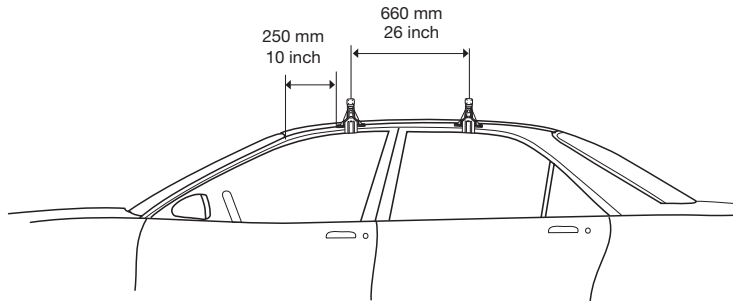

Thule System Kit 232

**DODGE Neon 4-dr, 94-
CHRYSLER Neon 4-dr, 94-**

Front	Rear
913 mm / 36 inch	891 mm / 35 1/8 inch

**DODGE Neon 2-dr, 95-
CHRYSLER Neon 2-dr, 95-**

Front	Rear
910 mm / 35 7/8 inch	884 mm / 34 7/8 inch