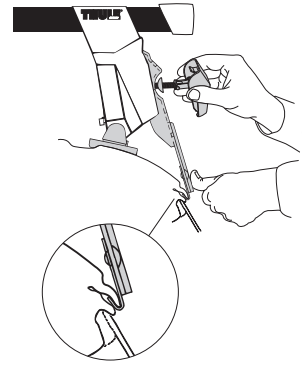

Thule System Kit 232

**DODGE Neon 4-dr, 94-
CHRYSLER Neon 4-dr, 94-**

Front	Rear
913 mm / 36 inch	891 mm / 35 1/8 inch

**DODGE Neon 2-dr, 95-
CHRYSLER Neon 2-dr, 95-**

Front	Rear
910 mm / 35 7/8 inch	884 mm / 34 7/8 inch