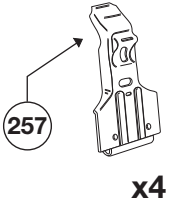

Thule System Kit 232

**DODGE Neon 4-dr, 94-
CHRYSLER Neon 4-dr, 94-**

Front	Rear
913 mm / 36 inch	891 mm / 35 1/8 inch

**DODGE Neon 2-dr, 95-
CHRYSLER Neon 2-dr, 95-**

Front	Rear
910 mm / 35 7/8 inch	884 mm / 34 7/8 inch