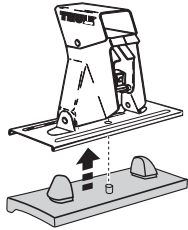

Thule System Kit 232

**DODGE Neon 4-dr, 94-
CHRYSLER Neon 4-dr, 94-**

Front	Rear
913 mm / 36 inch	891 mm / 35 1/8 inch

**DODGE Neon 2-dr, 95-
CHRYSLER Neon 2-dr, 95-**

Front	Rear
910 mm / 35 7/8 inch	884 mm / 34 7/8 inch