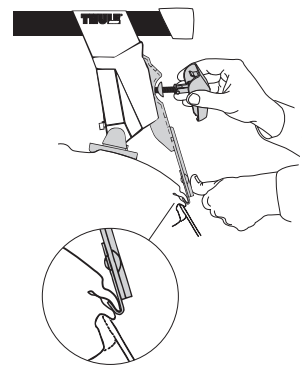

Thule System Kit 232

**DODGE Neon 4-dr, 94-
CHRYSLER Neon 4-dr, 94-**

Front	Rear
913 mm / 36 inch	891 mm / 35 1/8 inch

**DODGE Neon 2-dr, 95-
CHRYSLER Neon 2-dr, 95-**

Front	Rear
910 mm / 35 7/8 inch	884 mm / 34 7/8 inch