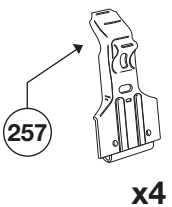

Thule System Kit 232

**DODGE Neon 4-dr, 94-
CHRYSLER Neon 4-dr, 94-**

Front	Rear
913 mm / 36 inch	891 mm / 35 1/8 inch

**DODGE Neon 2-dr, 95-
CHRYSLER Neon 2-dr, 95-**

Front	Rear
910 mm / 35 7/8 inch	884 mm / 34 7/8 inch