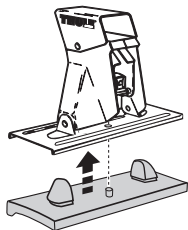

Thule System Kit 232

**DODGE Neon 4-dr, 94-
CHRYSLER Neon 4-dr, 94-**

Front	Rear
913 mm / 36 inch	891 mm / 35 1/8 inch

**DODGE Neon 2-dr, 95-
CHRYSLER Neon 2-dr, 95-**

Front	Rear
910 mm / 35 7/8 inch	884 mm / 34 7/8 inch