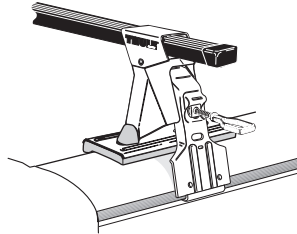

Thule System Kit 232

**DODGE Neon 4-dr, 94-
CHRYSLER Neon 4-dr, 94-**

Front	Rear
913 mm / 36 inch	891 mm / 35 1/8 inch

**DODGE Neon 2-dr, 95-
CHRYSLER Neon 2-dr, 95-**

Front	Rear
910 mm / 35 7/8 inch	884 mm / 34 7/8 inch