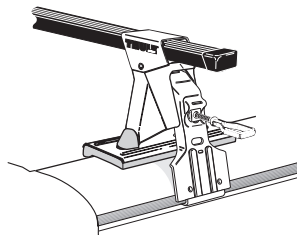

Thule System Kit 232

**DODGE Neon 4-dr, 94-
CHRYSLER Neon 4-dr, 94-**

Front	Rear
913 mm / 36 inch	891 mm / 35 1/8 inch

**DODGE Neon 2-dr, 95-
CHRYSLER Neon 2-dr, 95-**

Front	Rear
910 mm / 35 7/8 inch	884 mm / 34 7/8 inch